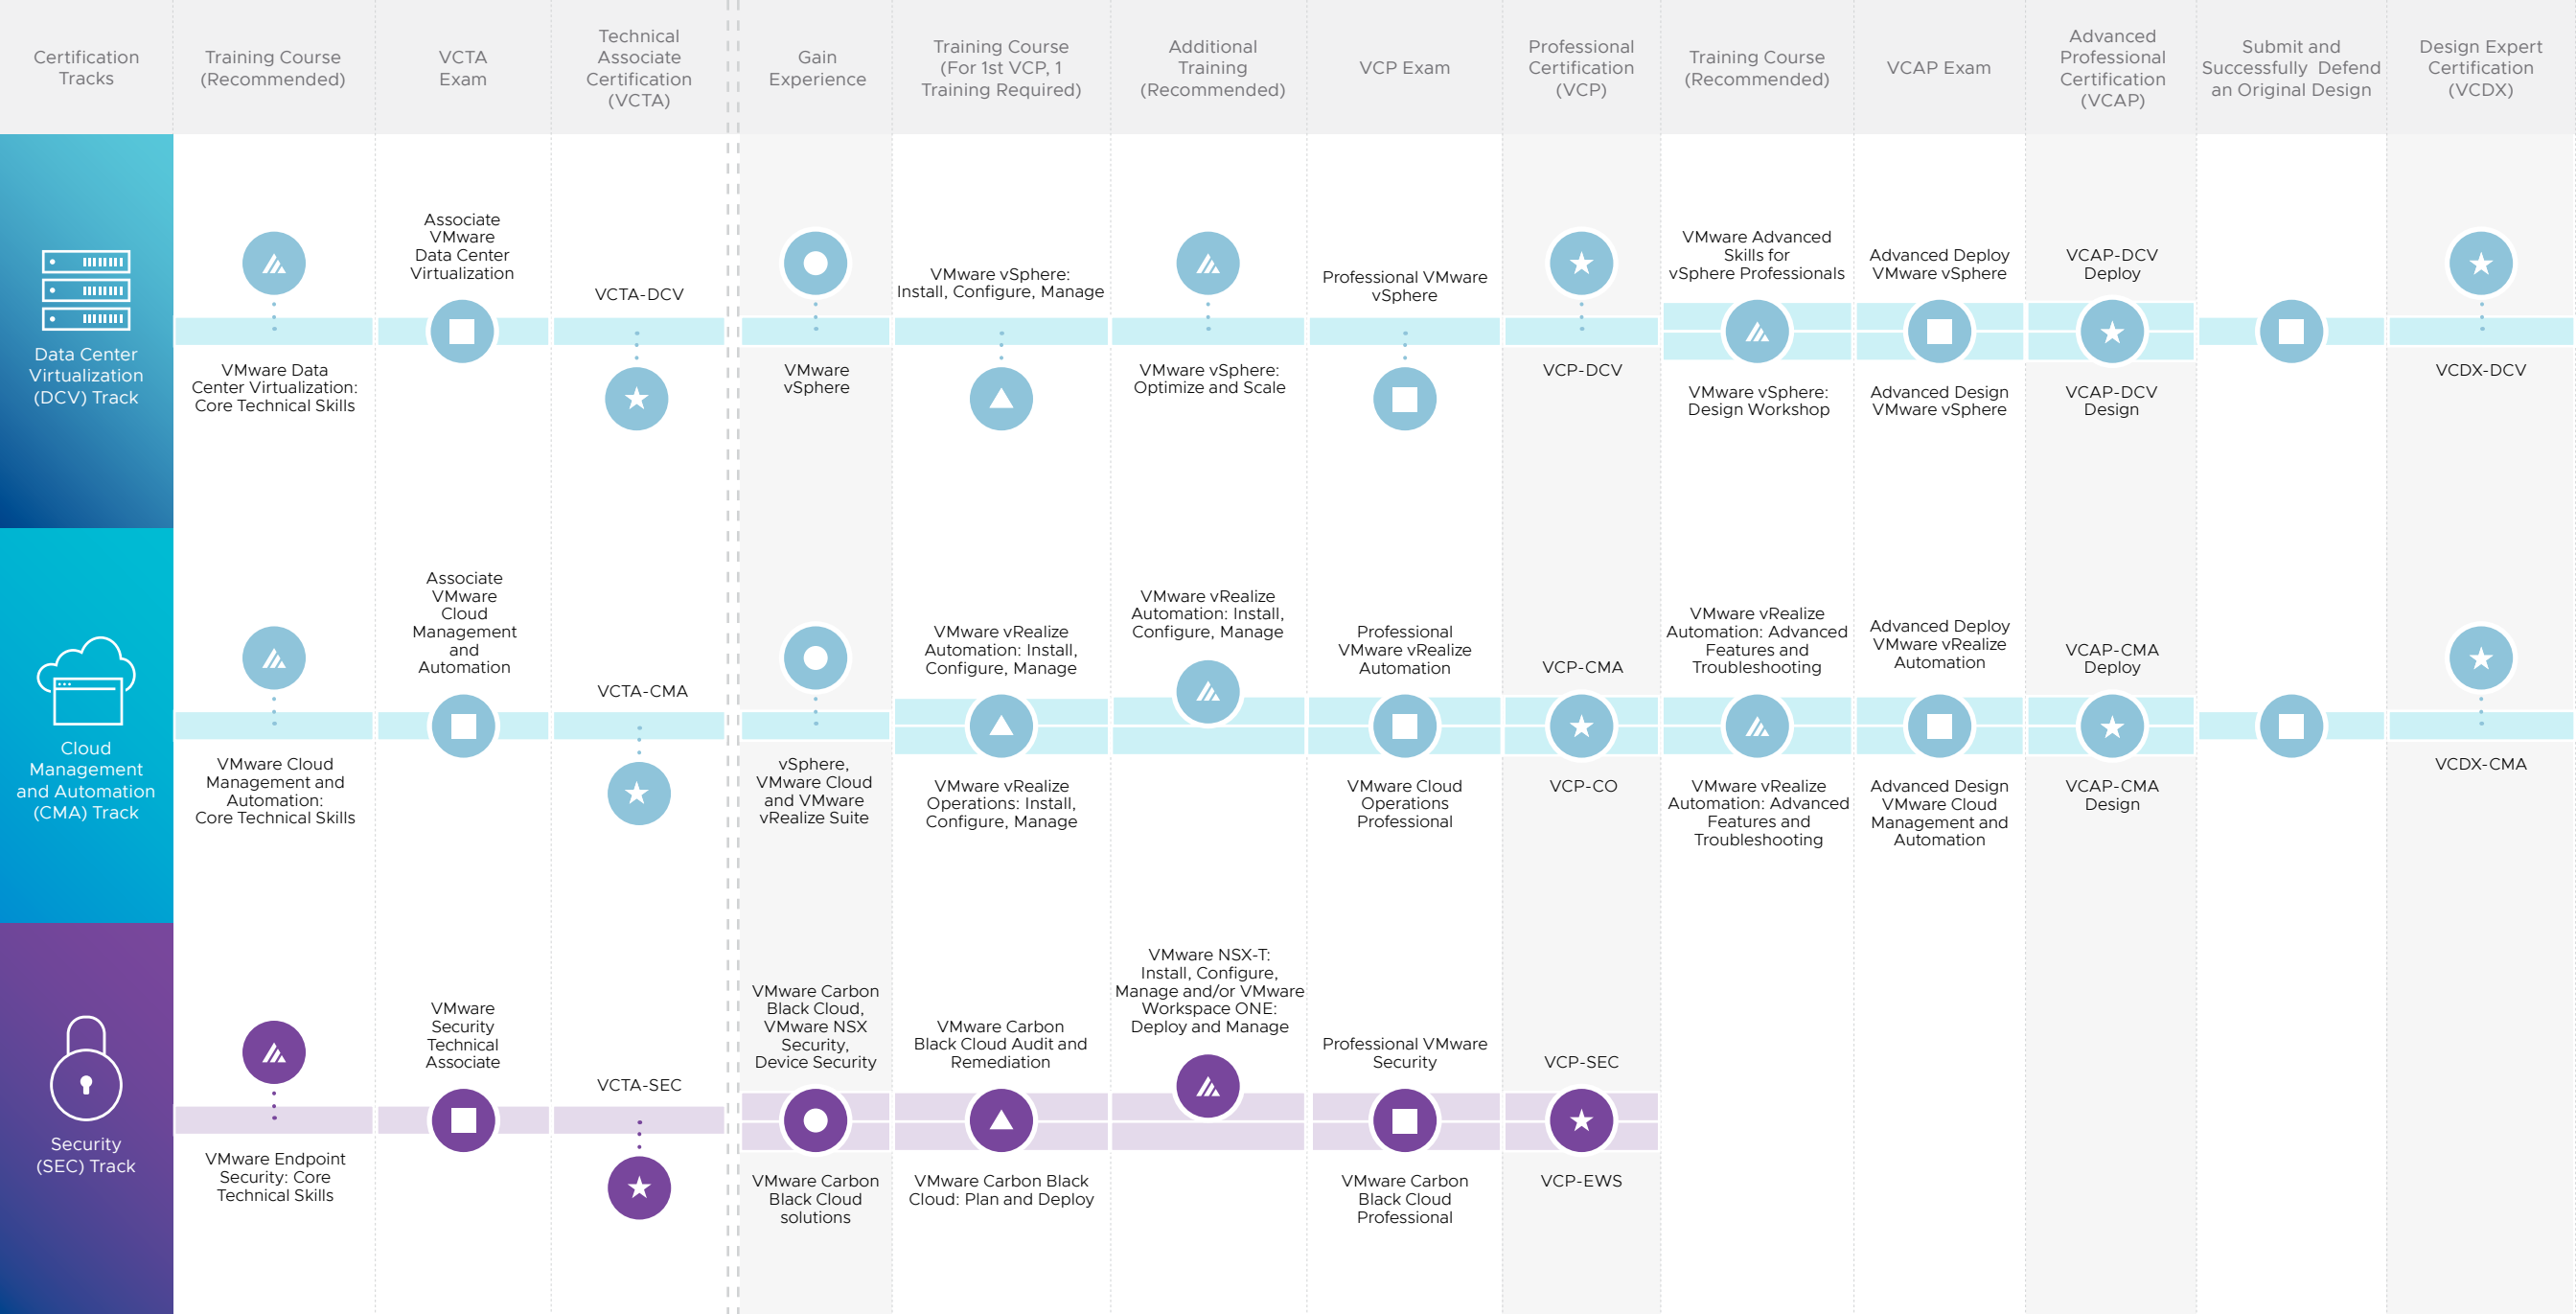

Experience Gained
Required Training
Recommended Training
Certification
Exam (Required)/ Application and Defense