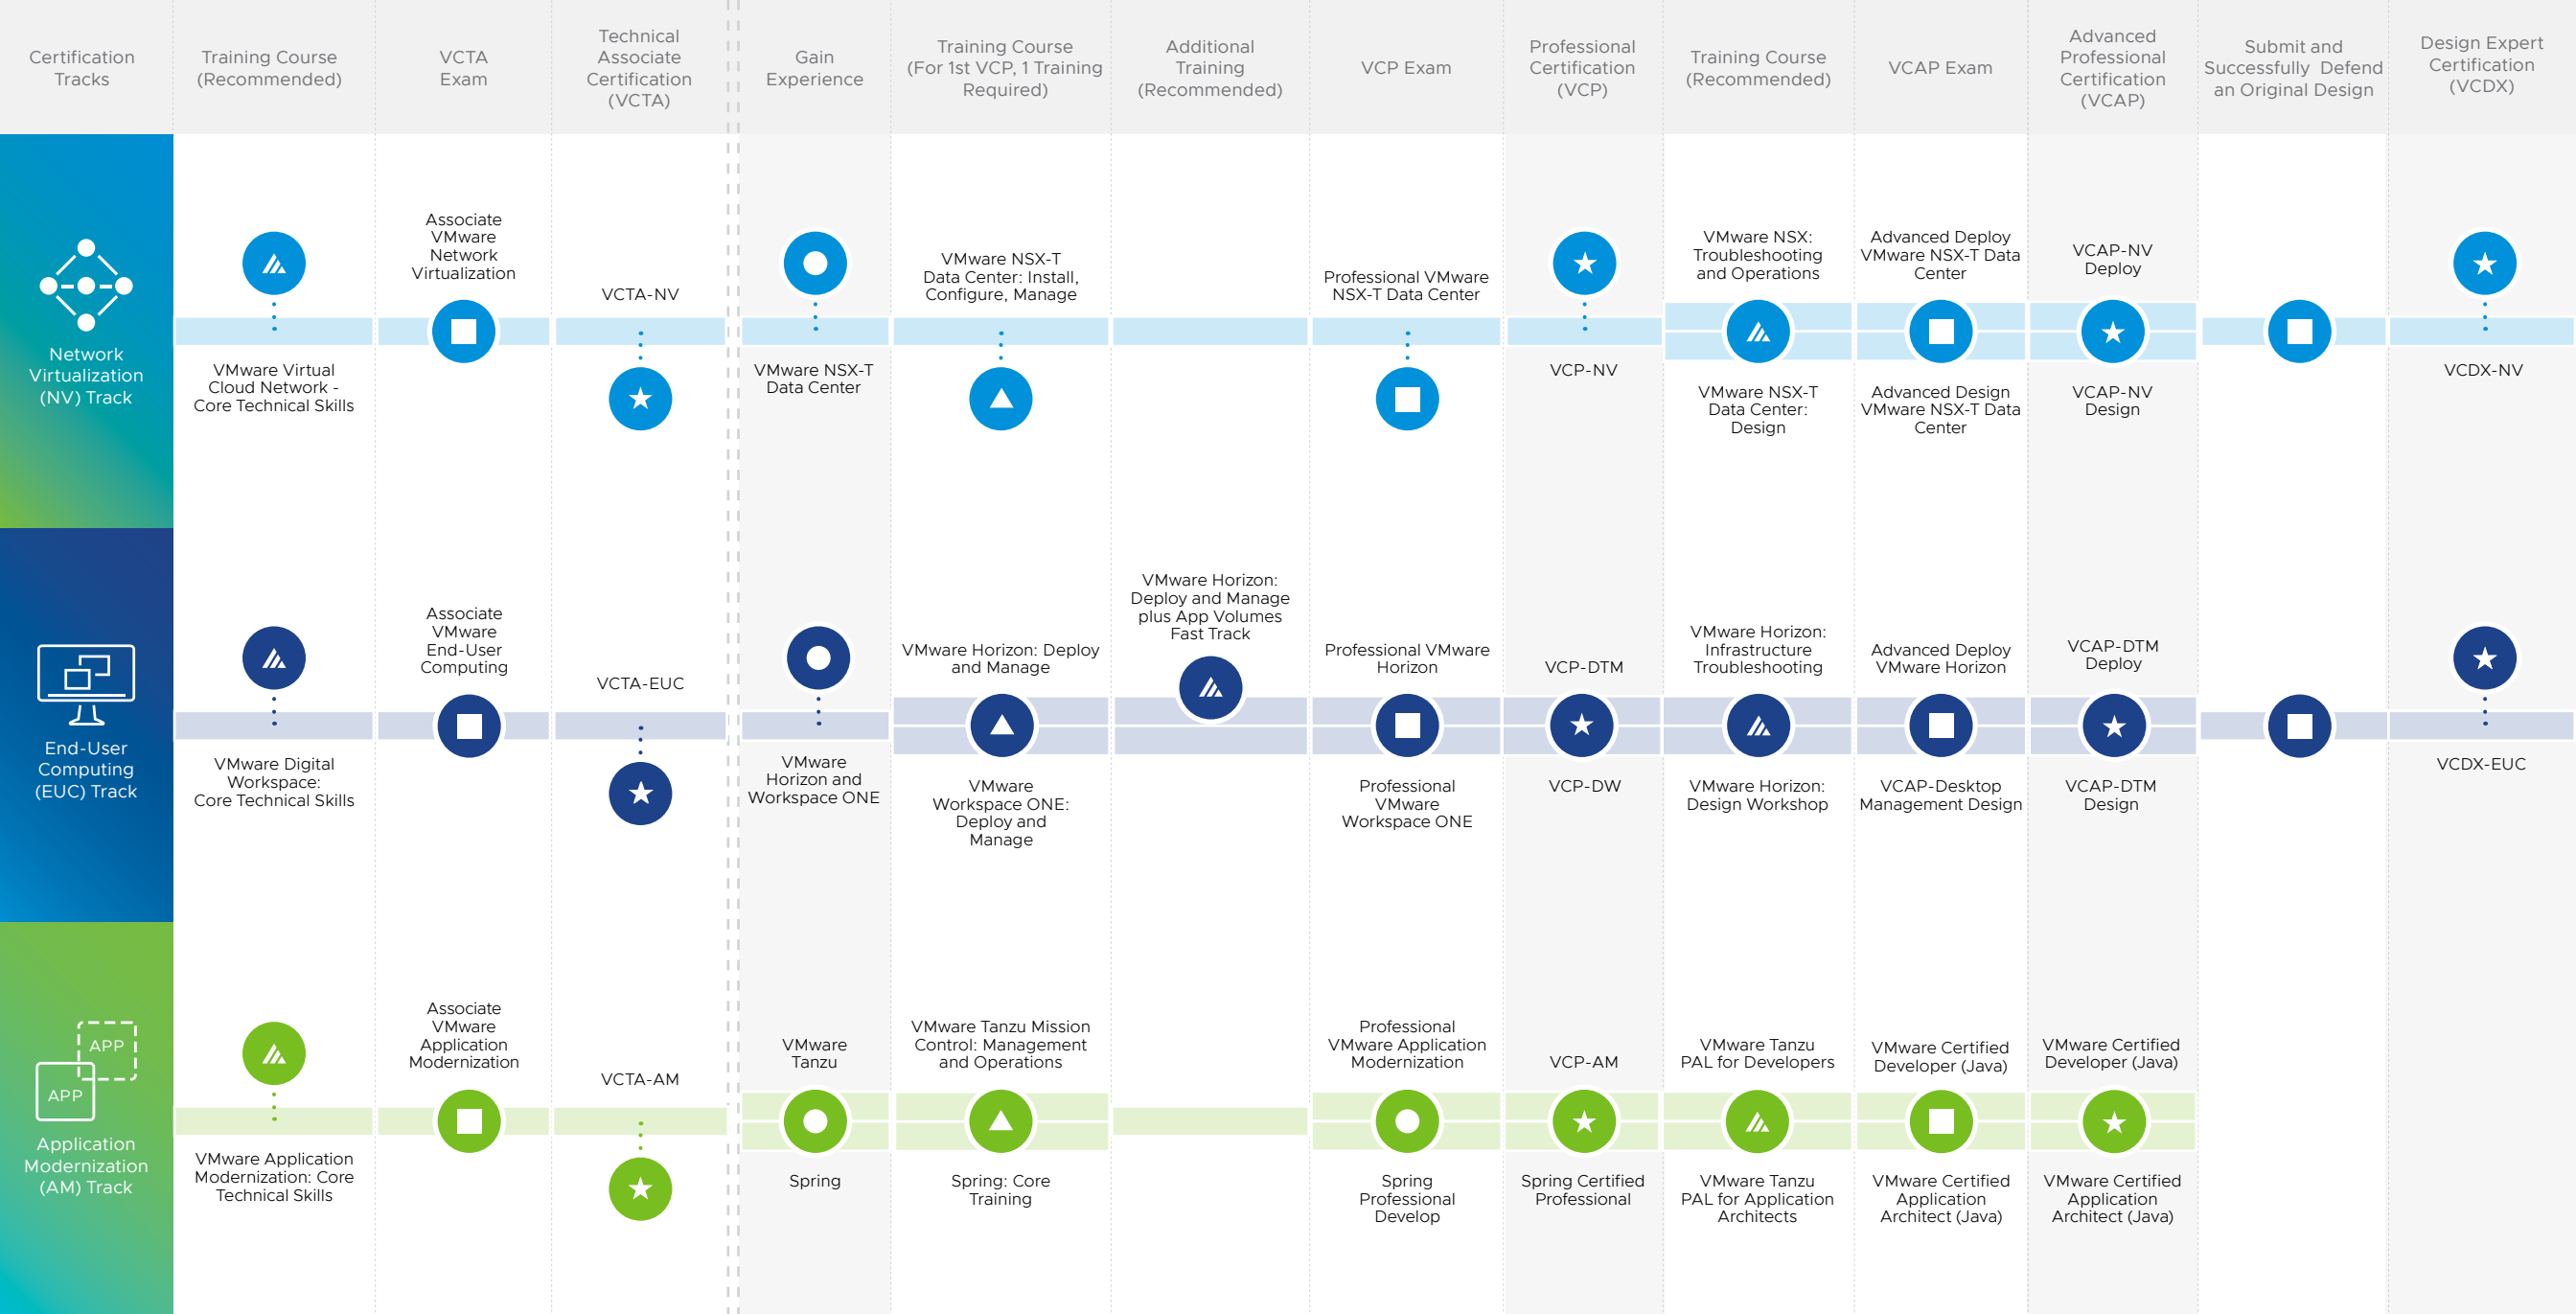

## End-User Computing

Validates skills required for installing and managing end-user computing solutions using VMware Workspace ONE and desktop management solutions using VMware Horizon®.

## Network Virtualization

Validates expertise in designing, implementing and managing a VMware NSX® environment.

## Application Modernization

Validates developer knowledge of specialized frameworks and administrator knowledge of emerging technologies, such as VMware Tanzu® and Kubernetes.

Experience Gained
 Required Training
 Recommended Training
 Certification
 Exam (Required)/ Application and Defense

# Data Center Virtualization Track

Design, install, manage and support vSphere environments

**VCTA-DCV** proves a basic understanding of virtualization and vSphere concepts, and a knowledge of data center technology and basic troubleshooting concepts. It also shows a working knowledge of managing cloud resources and basic networking concepts.