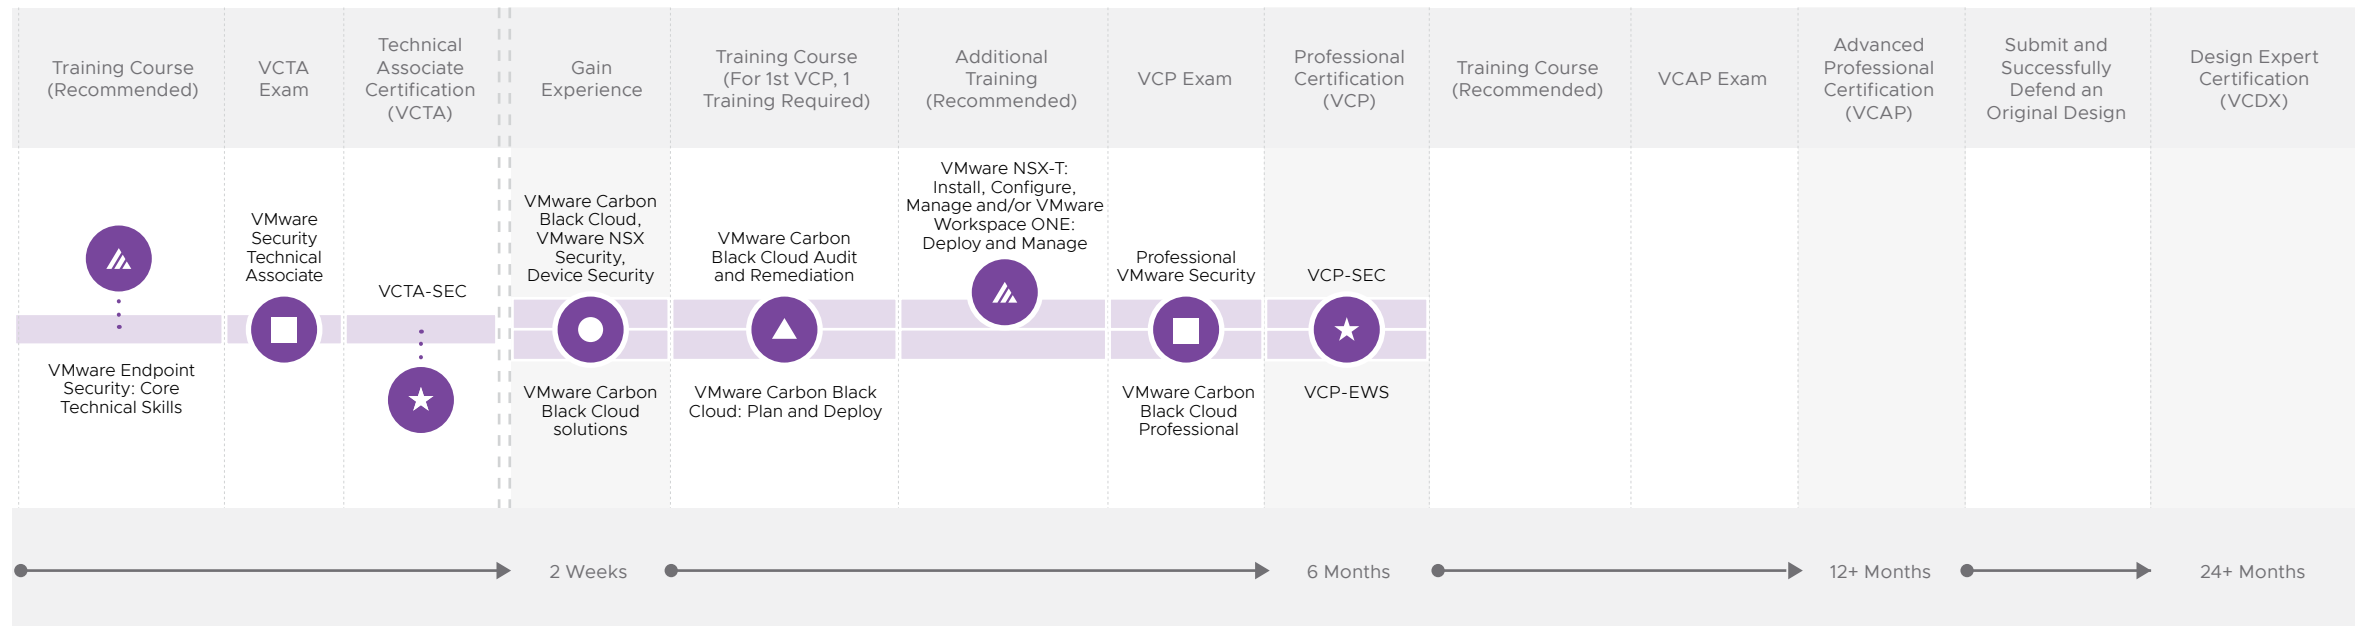

Security Track

Configure, manage and support security features of key VMware products

VCTA-SEC validates the understanding of VMware's security solutions and the ability to provide entry-level support for the security features of VMware products, including NSX-T Data Center, Workspace ONE, and VMware Carbon Black Cloud.

VCP-SEC validates the knowledge of VMware's security solutions, and the ability to administer the security features and functions of NSX-T Data Center, Workspace ONE, and VMware Carbon Black Cloud.