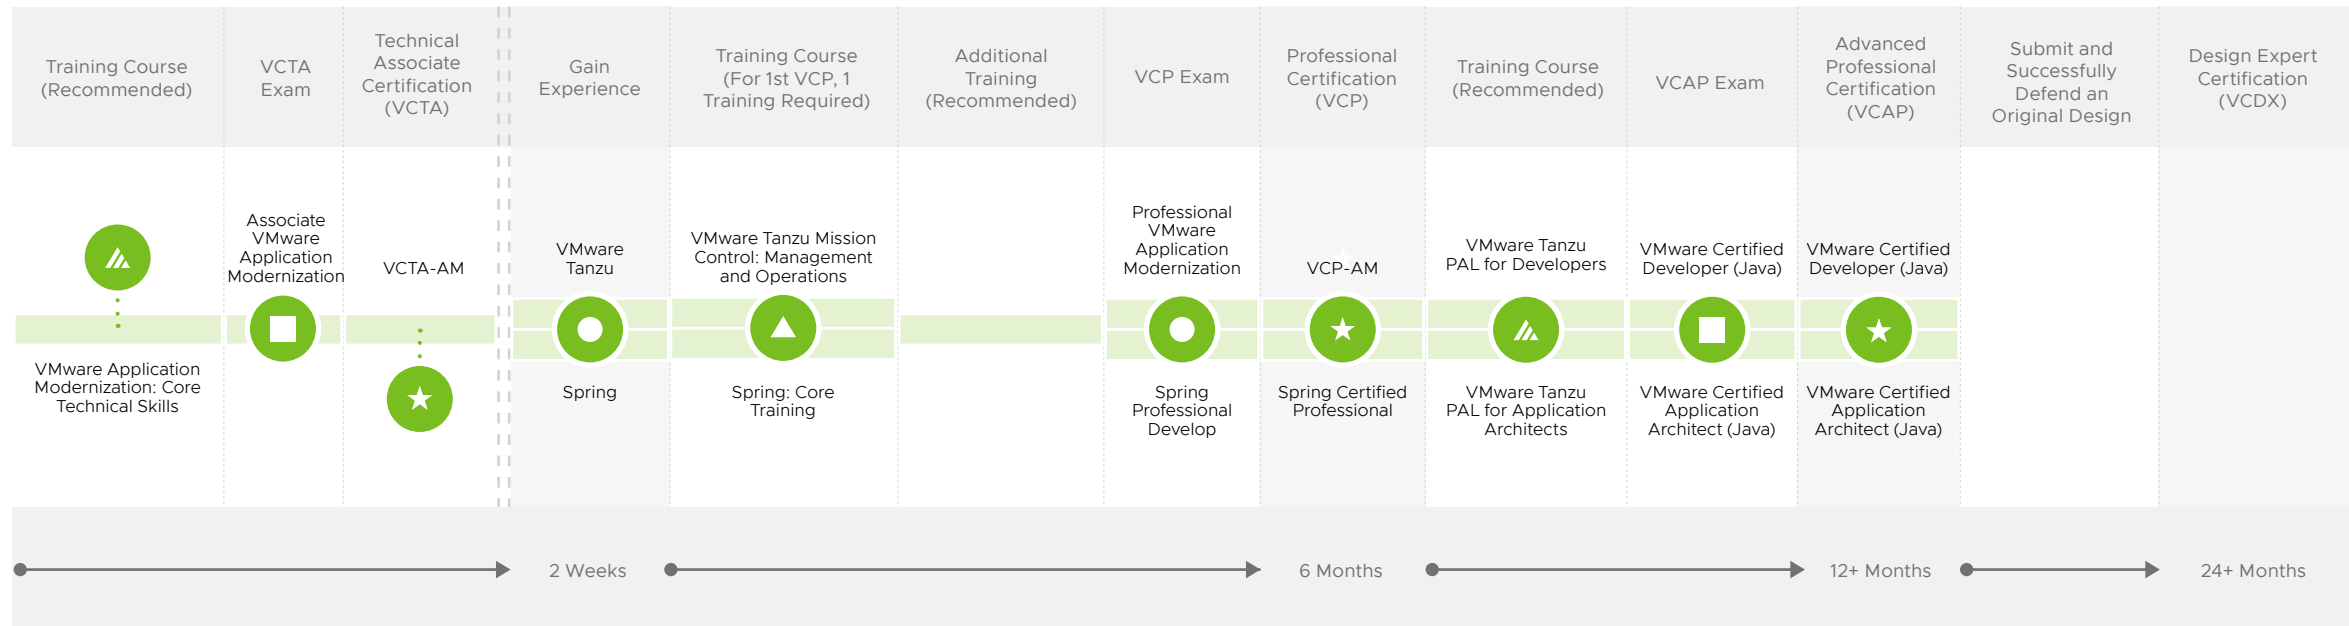

Application Modernization Track

Develop, manage and migrate applications through the VMware Tanzu portfolio