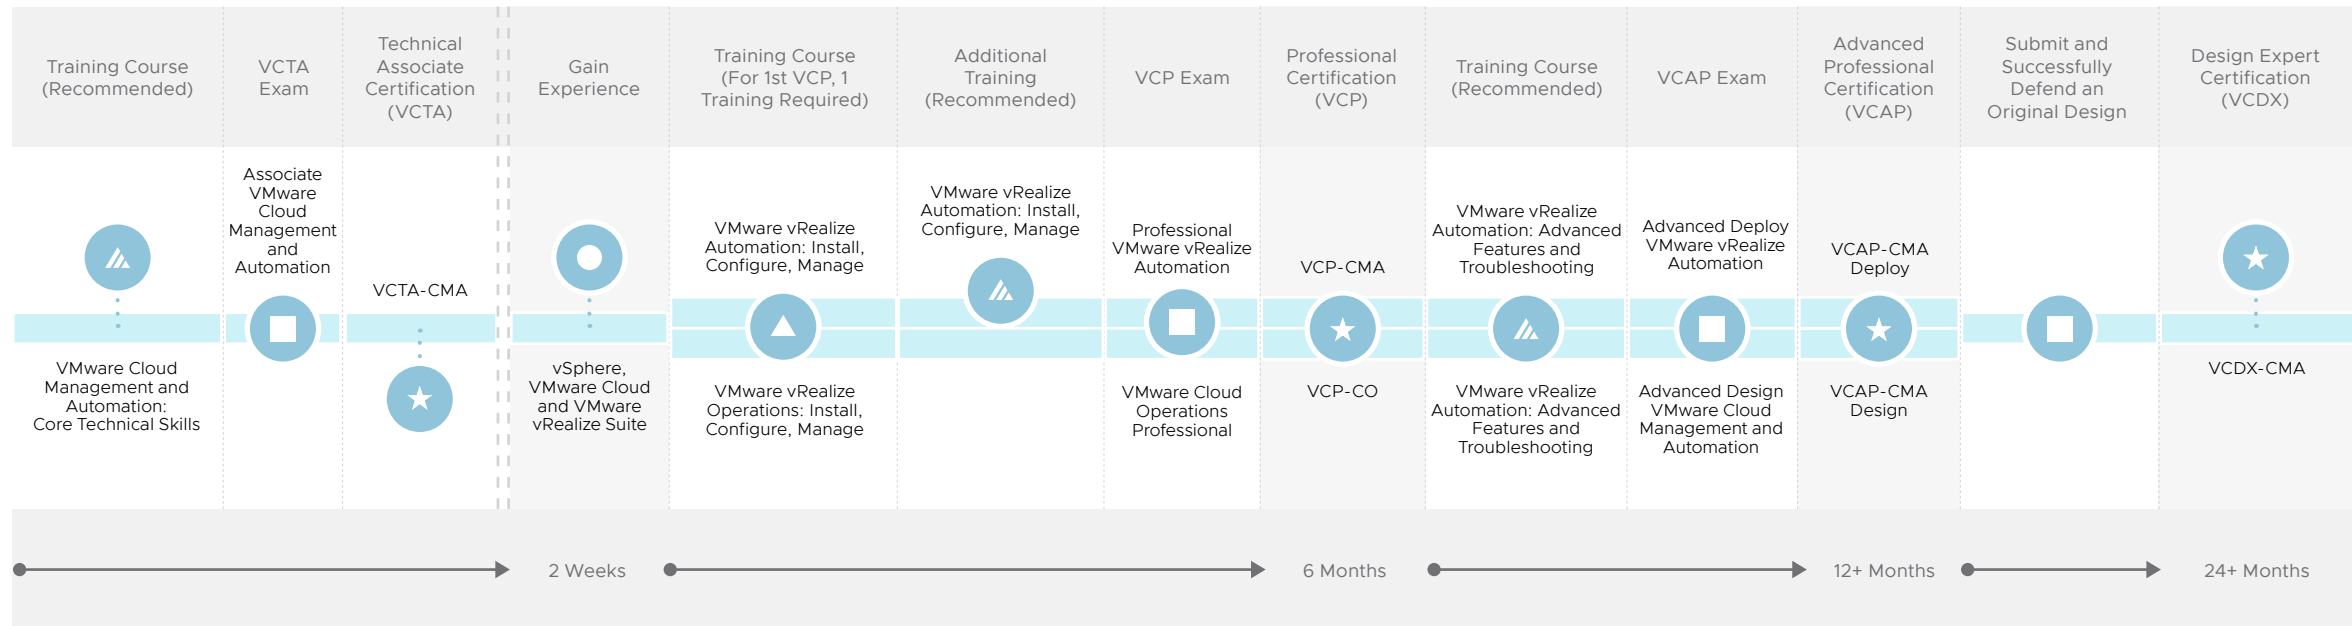

Cloud Management and Automation Track

Design, install, configure, optimize and support vRealize and other cloud solutions

VCTA-CMA proves a basic understanding of multi-cloud concepts, and a knowledge of cloud technologies and resource management.

VCP-CMA validates the ability to install, configure and administer a vRealize environment to automate key processes within a data center in a repeatable, scalable way that leads to efficiency and improved productivity.

VCP-Cloud Operations (CO) validates the ability to install, configure, administer and operate a multi-cloud infrastructure using vRealize Operations™, vRealize Log Insight™, and vRealize Suite Lifecycle Manager™.

VCAP-CMA Deploy validates the skills to deploy and optimize data center environments using the tools provided by vRealize Automation™ and other cloud tools to provide a scalable and reliable virtualization platform.

VCAP-CMA Design validates the ability to design and integrate vRealize Automation and cloud management solutions, and proves a deep understanding of cloud management design principles and methodologies.

VCDX-CMA validates skills in designing, planning and integrating world-class vSphere and vRealize cloud management and automation solutions, and driving true business value through VMware Cloud™ management platforms.