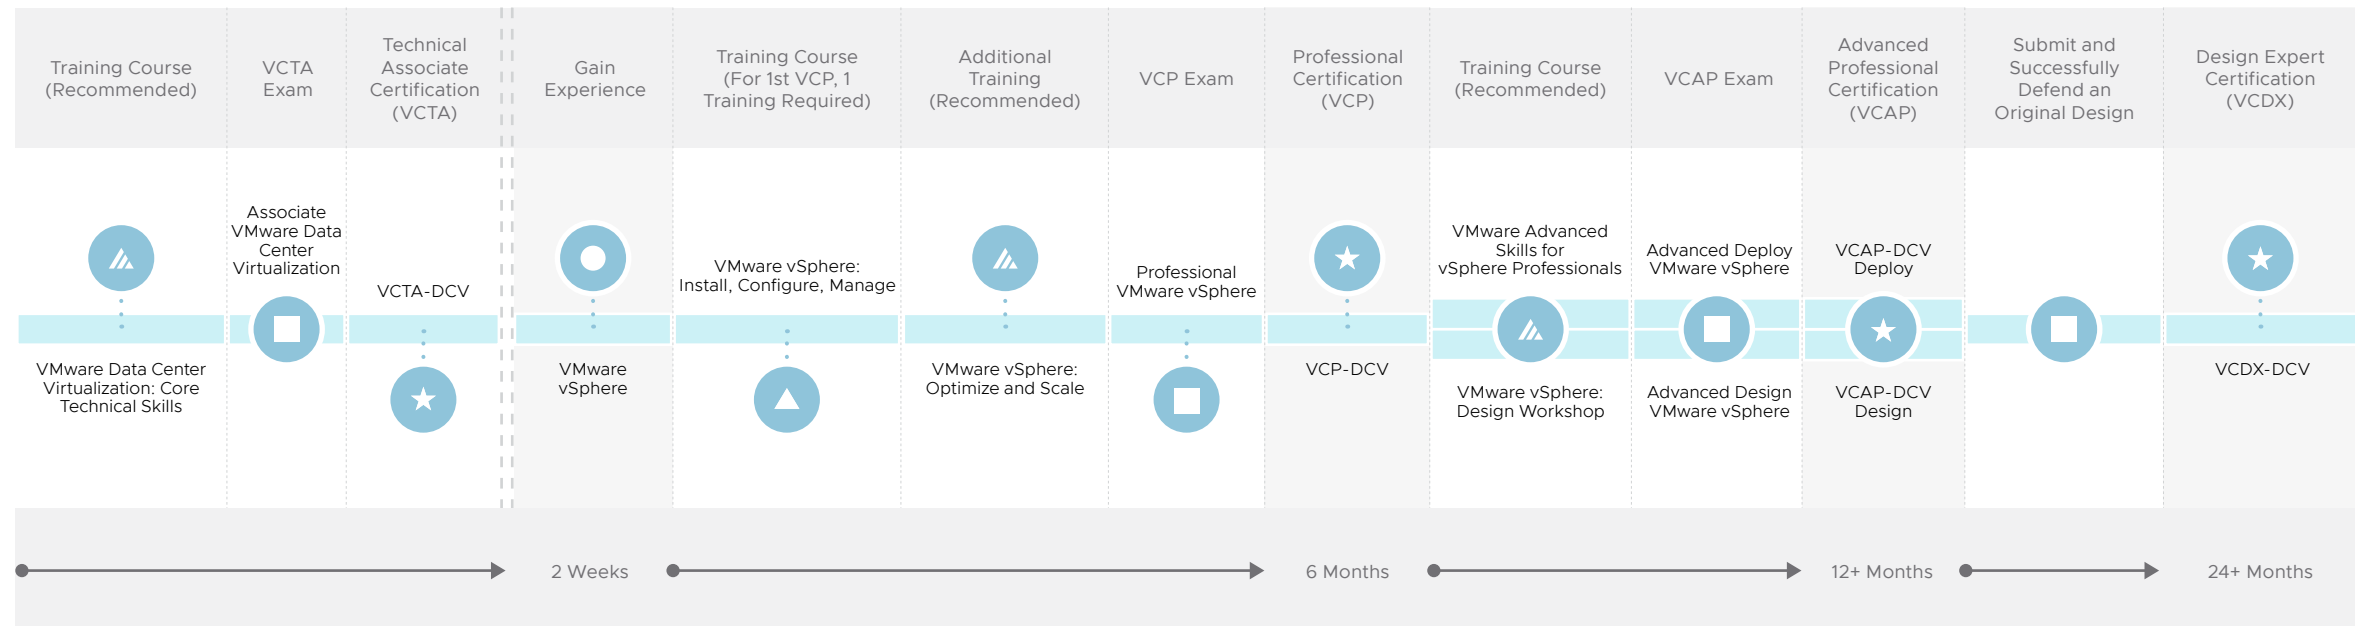

Data Center Virtualization Track

Design, install, manage and support vSphere environments

VCTA-DCV proves a basic understanding of virtualization and vSphere concepts, and a knowledge of data center technology and basic troubleshooting concepts. It also shows a working knowledge of managing cloud resources and basic networking concepts.

VCP-DCV validates the required skills to implement, manage and troubleshoot a vSphere infrastructure, using best practices to provide a powerful, flexible and secure foundation for business agility that can accelerate the transformation to cloud computing.

VCAP-DCV Deploy validates expertise of deploying and optimizing vSphere infrastructures, and proves the knowledge and skills necessary to leverage best practices that provide a scalable and reliable virtualization platform.

VCAP-DCV Design validates the advanced knowledge of end-user computing environments and components, and the ability to recommend and design VMware solutions to meet specific goals and requirements, showing a deep understanding of data center virtualization design principles and methodologies.

VCDX-DCV proves the elite set of skills required to deliver true business value with vSphere solutions, enabling the best performance, availability and efficiency from infrastructure and applications.