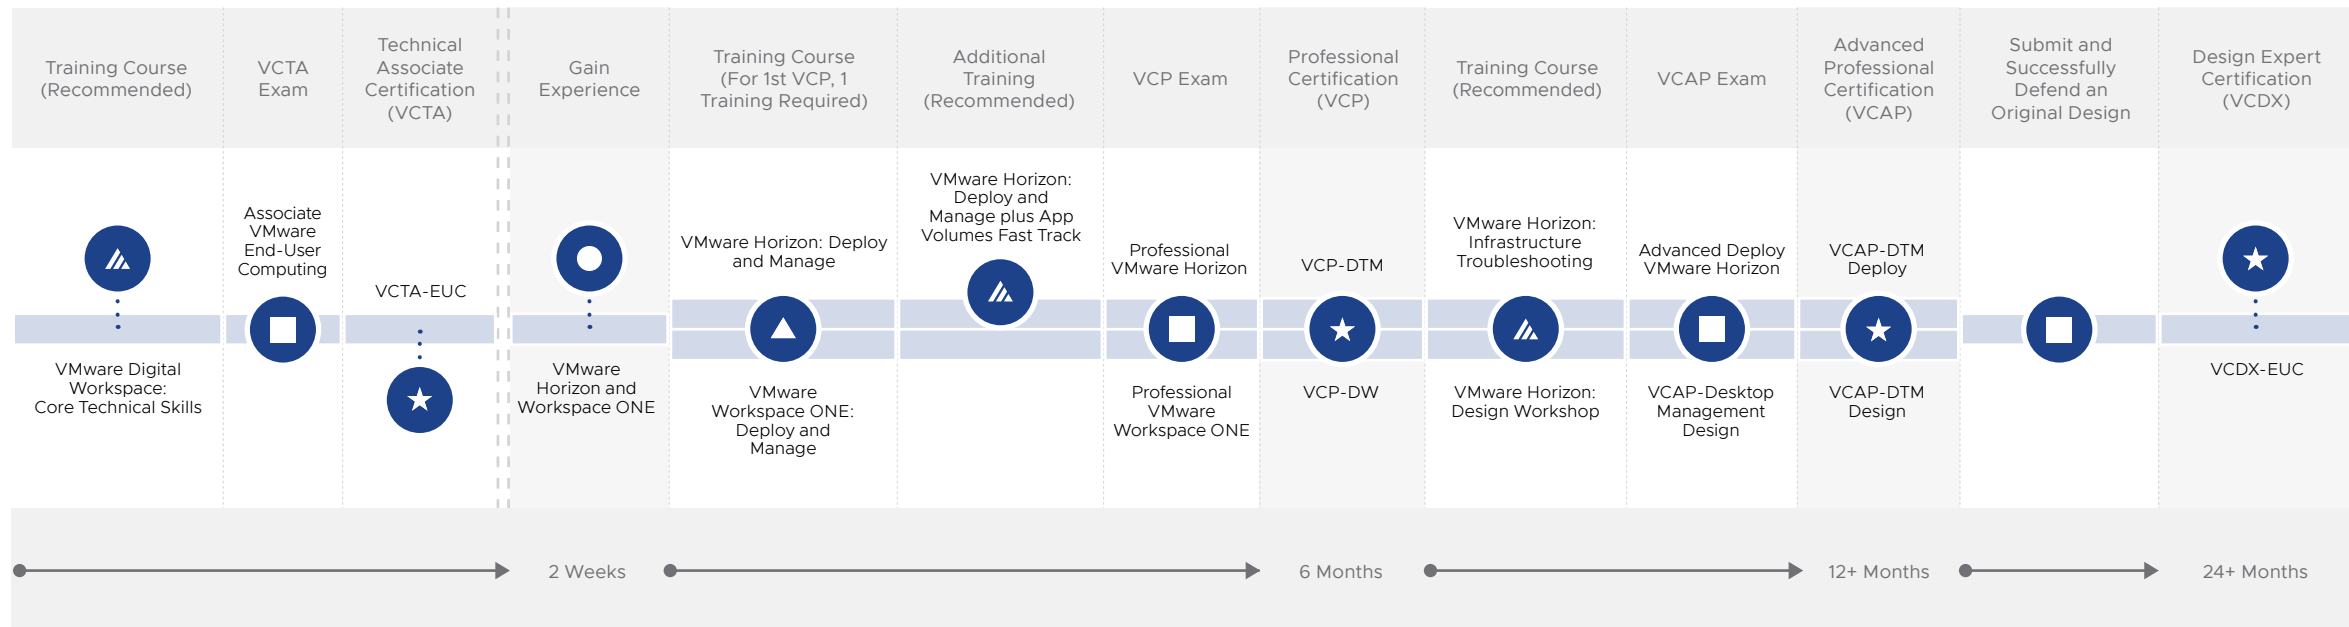

End-User Computing Track

Design, install and manage end-user computing solutions using Workspace ONE and desktop management solutions using Horizon

VCTA-EUC proves the basic understanding of digital workspace concepts, and the knowledge of remote management and desktop and application virtualization.

VCP-DTM validates skills in performing in-depth configuration and management of Horizon environments to securely deliver personalized virtual desktops, applications, and online services to end users.

VCP-DW validates the ability to configure, deploy, manage, maintain, optimize and perform basic troubleshooting of Workspace ONE and related solutions.

VCAP-DTM Deploy validates the skills to deploy and optimize Horizon with View™ environments to provide a scalable and reliable business mobility platform.

VCAP-DTM Design validates the ability to design and integrate large-scale Horizon environments, and proves a deep understanding of desktop and mobility design principles and methodologies.